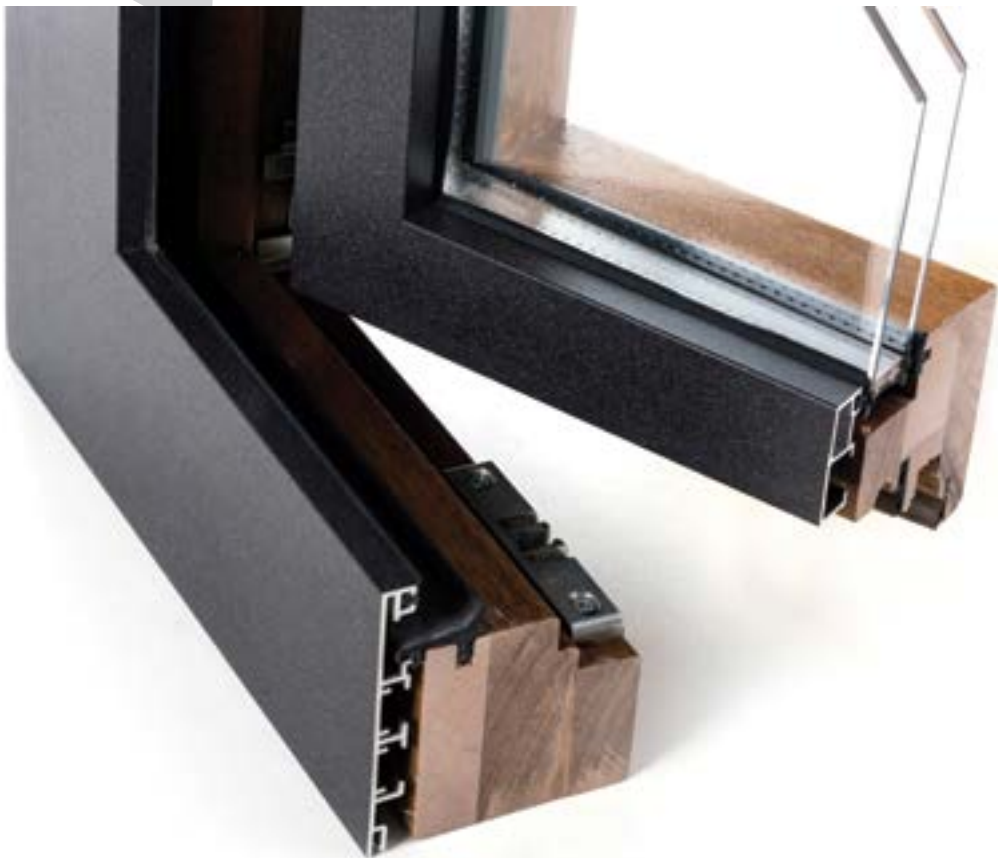

## BAUWOOD, ALUMINUM-WOOD WINDOW SYSTEMS

Bauwood brings together the new generation IV68 wood-aluminum series windows with its' users. Combination of the exterior modern structure of aluminum and the interior warmness of wood in this system eliminates the maintenance costs while creating the opportunity to use wood in high and modern buildings for designers. Bauwood protects windows from possible exterior effects such as heat, rain and wind by the use of wood-aluminum window system. By using the air gaps between the aluminum and wood, timber keeps its natural insulation structure and continues to breath.

High insulation rates are provided by using special double TSP-Foam gaskets. The profiles can be applied in classic and sliding window systems. By using various aluminum profiles, it is possible to make decorative windows. Aluminum profiles can be produced in different colors and details depending on the project.