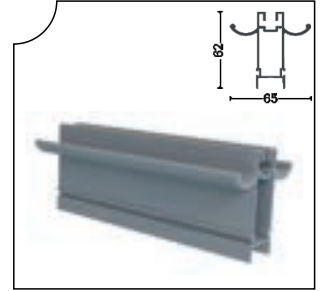

Ağırlık/Weight
0.527 kg/m

YNSRM-1003 Eşiksiz Kasa Profili
Frame Profile(Without Threshold)

Ağırlık/Weight
1.642 kg/m

YNSRM-1004 Eşiksiz Ek Profili
Additional Profile(With Threshold)

Ağırlık/Weight
0.266 kg/m

YNSRM-1005 Baza Profili
Aluminum Glass Profile

Ağırlık/Weight
1.098 kg/m

YNSRM-1006 Bitim Profili
End Profile

Ağırlık/Weight
1.059 kg/m

YNSRM-1007 Çekme Profili
Pull Profile

Ağırlık/Weight
0.153 kg/m

YNSRM-1008 Isıcam Adaptörü
Converter Adapter