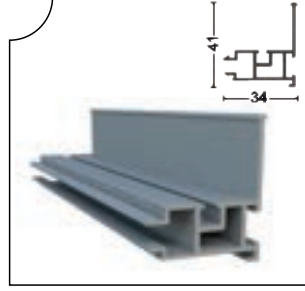

Sürme Cam Balkon / Sliding Glass Balcony

R3 Sürme Cam Isıcamlı & 8 mm
R3 Sliding Double Glass & 8mm

Profiller Profiles

YNSRM-1001 Kasa Profili
Frame Profile

Ağırlık/Weight
1.671 kg/m

YNSRM-1002 Eşikli Ek Profili
Additional Profile(With Threshold)

Ağırlık/Weight
0.527 kg/m

YNSRM-1003 Eşiksiz Kasa Profili
Frame Profile(Without Threshold)

Ağırlık/Weight
1.642 kg/m

YNSRM-1004 Eşiksiz Ek Profili
Additional Profile(With Threshold)

Ağırlık/Weight
0.266 kg/m