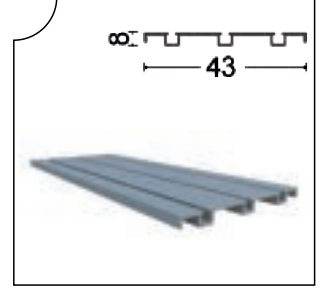

YNSRM-1003 Eşiksiz Kasa Profili
Frame Profile(Without Threshold)

Ağırlık/Weight
1.642 kg/m