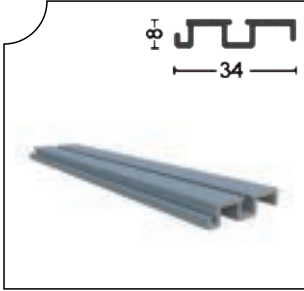

YNSRM-1004 Eşiksiz Ek Profili
Additional Profile(With Threshold)

Ağırlık/Weight
0.266 kg/m