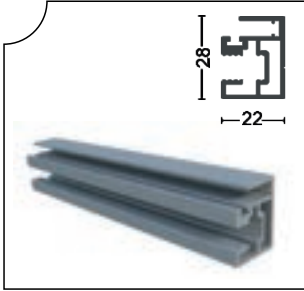

Ağırlık/Weight
0.527 kg/m

YNSRM-1003 Eşiksiz Kasa Profili
Frame Profile(Without Threshold)

Ağırlık/Weight
1.642 kg/m

YNSRM-1004 Eşiksiz Ek Profili
Additional Profile(With Threshold)

Ağırlık/Weight
0.266 kg/m

YNSRM-1005 Baza Profili
Aluminum Glass Profile

Ağırlık/Weight
1.098 kg/m

YNSRM-1006 Bitim Profili
End Profile

Ağırlık/Weight
1.059 kg/m

YNSRM-1007 Çekme Profili
Pull Profile

Ağırlık/Weight
0.153 kg/m

YNSRM-1008 Isıcam Adaptörü
Converter Adapter