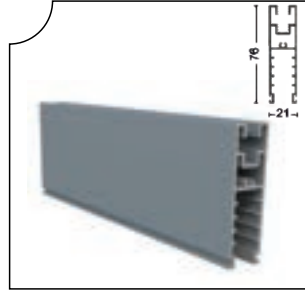

Ağırlık/Weight
0.527 kg/m

YNSRM-1003 Eşiksiz Kasa Profili
Frame Profile(Without Threshold)

Ağırlık/Weight
1.642 kg/m

YNSRM-1004 Eşiksiz Ek Profili
Additional Profile(With Threshold)

Ağırlık/Weight
0.266 kg/m

YNSRM-1005 Baza Profili
Aluminum Glass Profile

Ağırlık/Weight
1.098 kg/m

YNSRM-1006 Bitim Profili
End Profile

Ağırlık/Weight
1.059 kg/m

YNSRM-1007 Çekme Profili
Pull Profile

Ağırlık/Weight
0.153 kg/m

YNSRM-1008 Isıcam Adaptörü
Converter Adapter