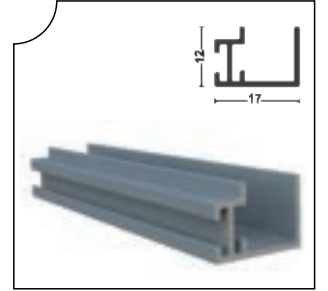

SRM-1009 Çekme Profili (10 mm)
Pull Profile (10 mm)

Ağırlık/Weight
0.135 kg/m