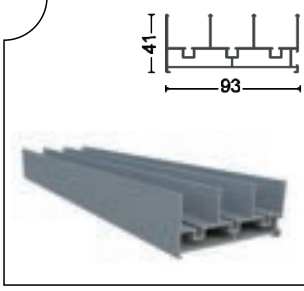

R3 Sliding System consists of 3 rails and is a series with threshold or no threshold option. Extra rail can be added. It is preferred indoors and outdoors. Sliding glass panels in the R3 sliding series, which is a sliding system that can be carried from above and below, have the ability to be collected in all directions. It provides extra security thanks to the tempered glasses used and the high-level lock mechanism. The system has an insulating glass option.

Sürme Cam Balkon / Sliding Glass Balcony

R3 Sürme Cam Isıcamlı & 8 mm
R3 Sliding Double Glass & 8mm

Profiller Profiles

YNSRM-1001 Kasa Profili
Frame Profile

Ağırlık/Weight
1.671 kg/m

YNSRM-1002 Eşikli Ek Profili
Additional Profile(With Threshold)