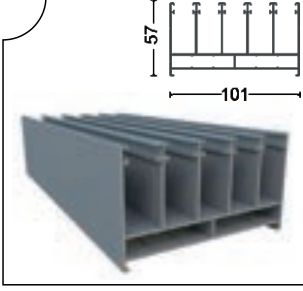

SRM-1001 Üst Kasa Profili
Upper Frame Profile

Ağırlık/Weight
2.038 kg/m