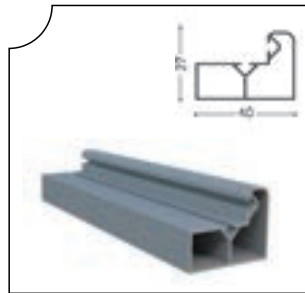

GLDPS-1004 Yan Kasa
Aluminum Side Profile

Ağırlık/Weight
0.423 kg/m