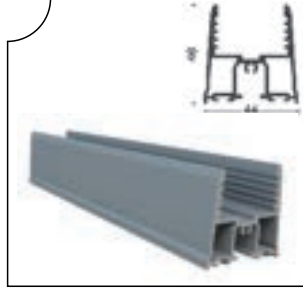

ISICM31-1001 Baza Profili
Aluminum Glass Profile

Ağırlık/Weight
0.088 kg/m