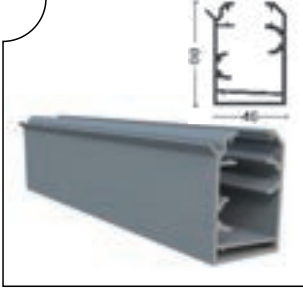

Pro Gold Seri 31 mm Isıcamlı
Pro Gold Series Double Glass (31mm)

Profiller
Profiles

PRGLD-1001 Oluklu Kasa Profili
Dropper Frame Profile

Ağırlık/Weight
1.671 kg/m