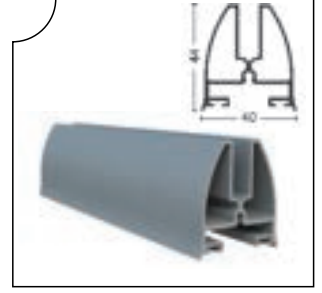

## Profiller Profiles

GLD-1001 Kasa Profili  
Frame Profile

Ağırlık/Weight  
1.278 kg/m

GLD-1002 Oluklu Kasa Profili  
Dropper Frame Profile

Ağırlık/Weight  
0.341 kg/m

GLD-1003 Baza Profili  
Aluminum Glass Profile