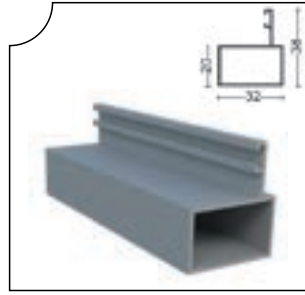

GLD-1004 Yan Kasa Profili
Aluminum Side Profile

Ağırlık/Weight
1.412 kg/m