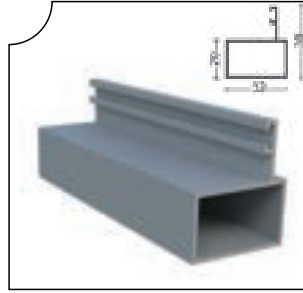

GLD-1004 Yan Kasa Profili
Aluminum Side Profile

Ağırlık/Weight
0.45 kg/m