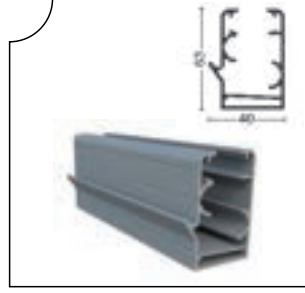

## Profiller Profiles

GLD-1001 Kasa Profili  
Frame Profile

Ağırlık/Weight  
1.278 kg/m

GLD-1002 Oluklu Kasa Profili  
Dropper Frame Profile

Ağırlık/Weight  
0.341 kg/m

GLD-1003 Baza Profili  
Aluminum Glass Profile