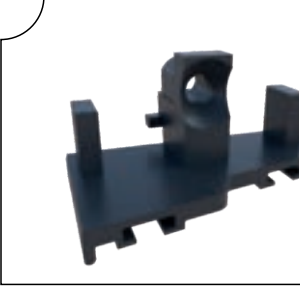

Aksesuarlar Accessories

ISICM31-2006 Ara Kapak
Intermediate Flat Cover