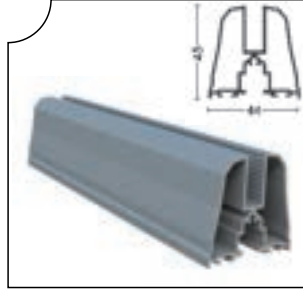

## Profiller Profiles

PRGLD-1001 Oluklu Kasa Profili  
Dropper Frame Profile

Ağırlık/Weight  
1.7 kg/m

PRGLD-1002 Baza Profili  
Aluminum Glass Profile

Ağırlık/Weight  
0.88 kg/m

PRGLD-1010 Baza Profili 10 mm  
Aluminum Glass Profile (10mm)