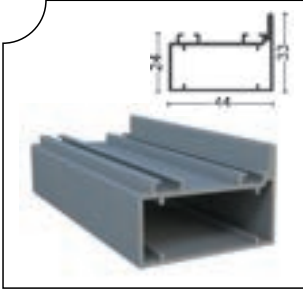

GLD-1004 Yan Kasa Profili
Aluminum Side Profile

Ağırlık/Weight
0.631 kg/m