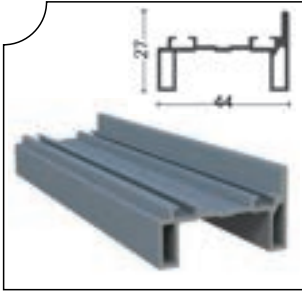

ISICM31-1010 Küçük h Fitil Contalı
Esp.Handle Seal (With PVC Seal)

Ağırlık/Weight
0.56 kg/m