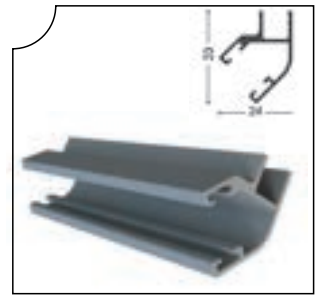

Ağırlık/Weight  
0.21 kg/m

ALMFTL-1001 Küçük h Fitiil  
Small "h" Aluminum Seal

Ağırlık/Weight  
0.153 kg/m

ALMFTL-1004 90° Fitiil  
Aluminum 90° Seal

Ağırlık/Weight  
0.289 kg/m

ALMFTL-1003 135° Fitiil  
Aluminum 135° Seal