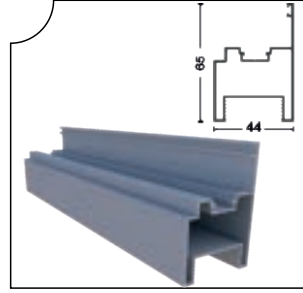

ISICM31-1016 İspanyolet Kollu Profil
Espagnolette Arm Profile

Ağırlık/Weight
0.77 kg/m