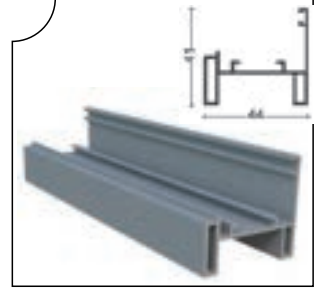

ISICM31-1001 Kollu Fitil Contalı
Esp. Handle Alm. Seal(With PVC Seal)

Ağırlık/Weight
0.622 kg/m