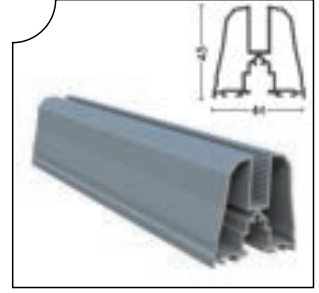

## Profiller Profiles

PRGLD-1001 Oluklu Kasa Profili  
Dropper Frame Profile

Ağırlık/Weight  
1.7 kg/m

PRGLD-1002 Baza Profili  
Aluminum Glass Profile

Ağırlık/Weight  
0.88 kg/m

PRGLD-1010 Baza Profili 10 mm  
Aluminum Glass Profile (10mm)