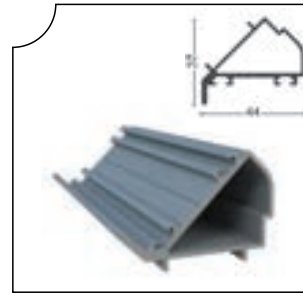

Ağırlık/Weight  
0.473 kg/m

ISICM31-1001 Kollu Fitil Contalı  
Esp. Handle Alm. Seal(With PVC Seal)

Ağırlık/Weight  
0.622 kg/m

ISICM31-1014 90° Adaptör  
Aluminum 90° Seal

Ağırlık/Weight  
0.682 kg/m

ISICM31-1015 135° Fitil  
Aluminum 135° Seal