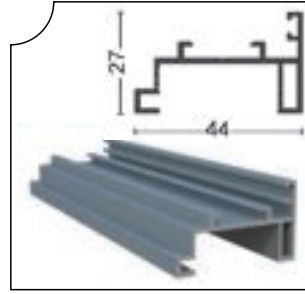

PRGLD-1006 Kollu Fitil Karşılığı Contalı
Esp.Handle Opposite Alm. Seal (With PVC Seal)

Ağırlık/Weight
0.473 kg/m