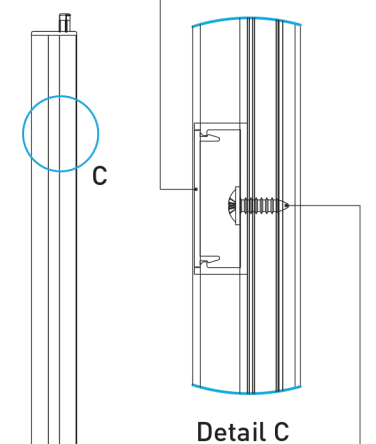

# BF60V

TECHNICAL DETAILS

Fixing Detail of Horizontal Connector Profile to Post Profile (PR-9449 to PR-9458)

**BAU-YSB4216**  
4.2x16  
Self Tapping Screw

Detail A

**Detail B**  
Fixing Detail of Vertical Profile to Horizontal Connector Profile

**BAU-YSB4213**  
4.2x13 Self Tapping Screw

**PR-9450**  
Cover for Horizontal Connector Profile

**Detail C**  
4.2x13  
Self Tapping  
Screw

- Fence with cambered type vertical profile and flat vertical profile.