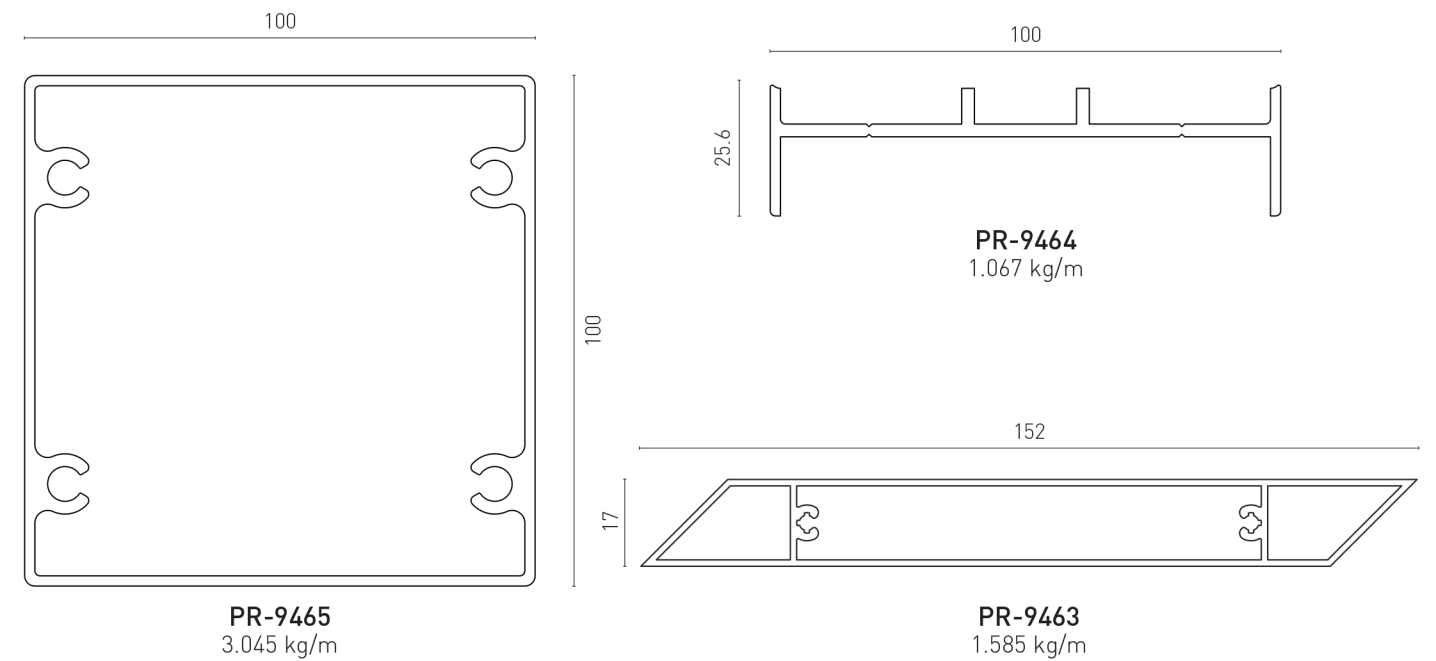

PROFILES / PROFILES