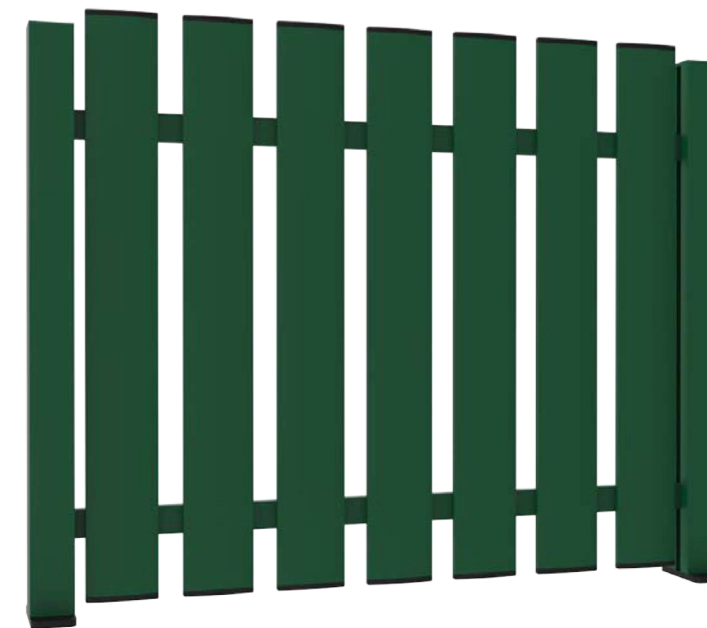

**BAU-YSB4213**  
4.2x13 Self Tapping Screw

**PR-9450**  
Cover for Horizontal Connector Profile

**Detail C**  
4.2x13  
Self Tapping  
Screw

- Fence with cambered type vertical profile and flat vertical profile.

- Clôture avec profil vertical de type cambré et profil vertical plat.

**PROFILES / PROFILES**

**ACCESSORIES / ACCESSOIRES**

**ALUMINIUM GARDEN FENCE**