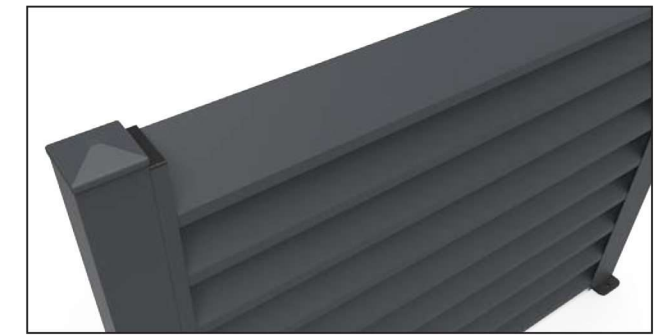

**PROFILES / PROFILES**

**ACCESSORIES / ACCESSOIRES**

**ALUMINIUM GARDEN FENCE**

**BF100**

TECHNICAL DETAILS

**BAU-YSB4216**  
4.2x23  
Self Tapping Screw

**Detail A**  
Fixing of Adapter Profile to Post Profile

• Fence with angled louver profiles.

• Clôture avec profils de persiennes inclinés.

**PROFILES / PROFILES**

**ACCESSORIES / ACCESSOIRES**

Baufit Height Adjustable Windscreen System

The standards stay the same,  
but innovation never ends...