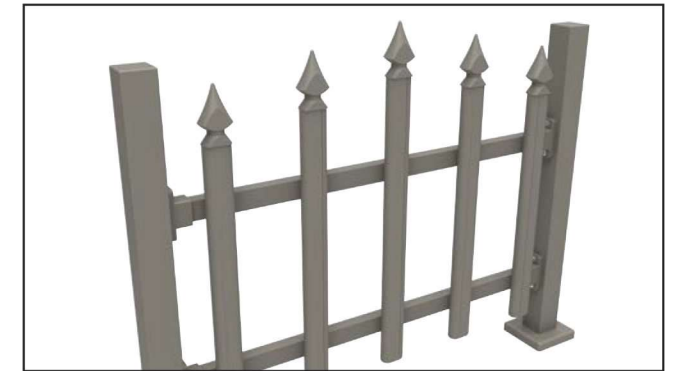

# BF100

Enjoy the utmost privacy in your garden thanks to the aluminium fences produced by Baufit. Aluminium privacy fences have become very popular, above all due to their high-quality design for single and multi-family dwellings and other buildings. Baufit aluminium fencing enhances landscaping and adds security to a garden, pool, or building, while not hiding views. This innovative system represents a durable and stable fence model which has 100x100mm post and louver shelves. The result is an exclusive garden fence for the modern garden. The system contains angled louver aluminium profiles which cancels the view from outside. Installation is simple and precise. After connecting the post profile to the base connector, just fix the base connector on the ground directly with using appropriate screws or anchors. The panel width can vary up to 200 cm and it is even possible to reach a height of 220 cm. Baufit BF100 is the perfect solution if you want more privacy.

**ALUMINIUM GARDEN FENCE**

**BF40**

TECHNICAL DETAILS

• The horizontal profile can be combined with 8 mm glass.

• Le profil horizontal peut être combiné avec du verre de 8 mm.

**PROFILES / PROFILES**

**ACCESSORIES / ACCESSOIRES**

**ALUMINIUM  
GARDEN FENCE**

**BF 40  
CLASSIC  
TECHNICAL DETAILS**

• System is proper to be connected from wall to wall.

• Le système est approprié pour être connecté d'un mur à l'autre.

**PROFILES / PROFILS**