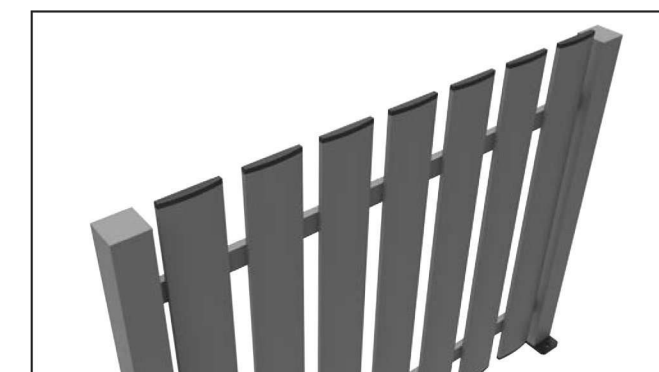

**BAU-YSB4213**  
4.2x13 Self Tapping Screw

**PR-9450**  
Cover for Horizontal Connector Profile

**Detail C**  
4.2x13  
Self Tapping  
Screw

- Fence with cambered type vertical profile and flat vertical profile.

- Clôture avec profil vertical de type cambré et profil vertical plat.

**PROFILES / PROFILES**

**ACCESSORIES / ACCESSOIRES**

**ALUMINIUM GARDEN FENCE**