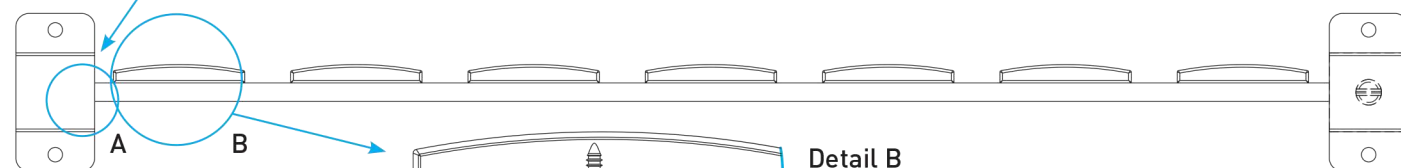

Detail A

Detail B
Fixing Detail of Vertical Profile to Horizontal Connector Profile