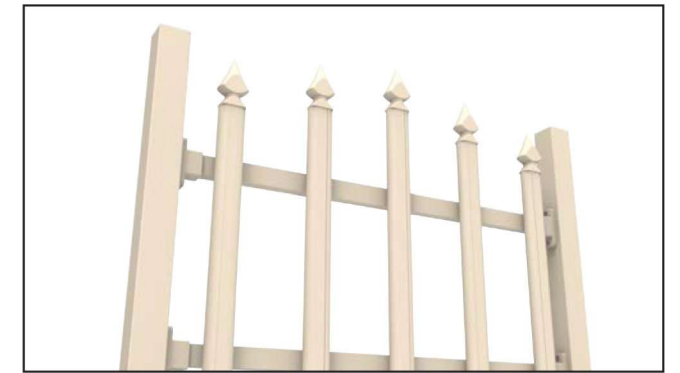

**ALUMINIUM
GARDEN FENCE**

**BF 40
CLASSIC
TECHNICAL DETAILS**