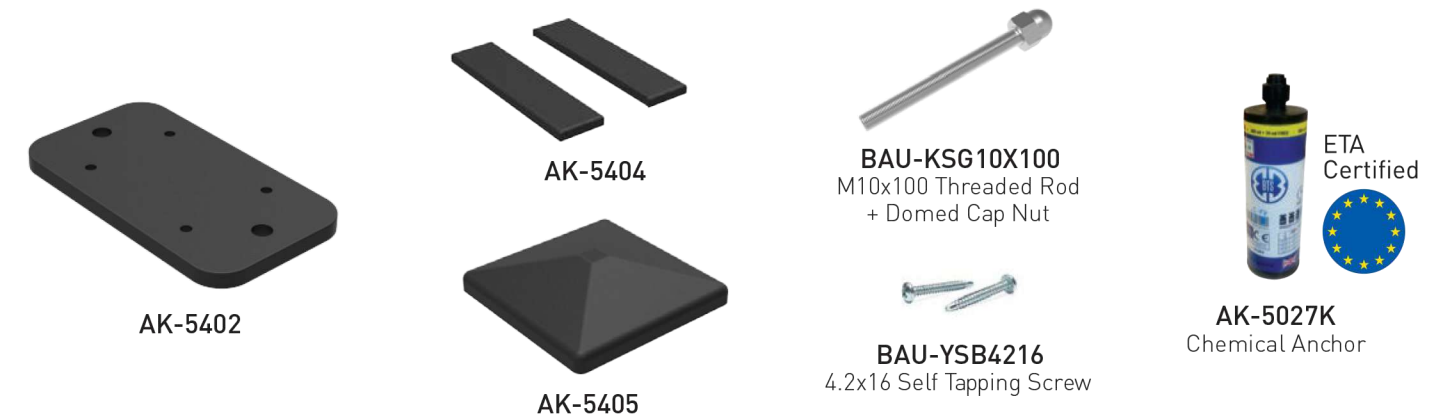

**PROFILES / PROFILES**

**ACCESSORIES / ACCESSOIRES**

**ALUMINIUM GARDEN FENCE**

**BF100**

TECHNICAL DETAILS

**BAU-YSB4216**  
4.2x23  
Self Tapping Screw

**Detail A**  
Fixing of Adapter Profile to Post Profile

• Fence with angled louver profiles.

• Clôture avec profils de persiennes inclinés.

**PROFILES / PROFILES**

**ACCESSORIES / ACCESSOIRES**

Baufit Height Adjustable Windscreen System

The standards stay the same,  
but innovation never ends...