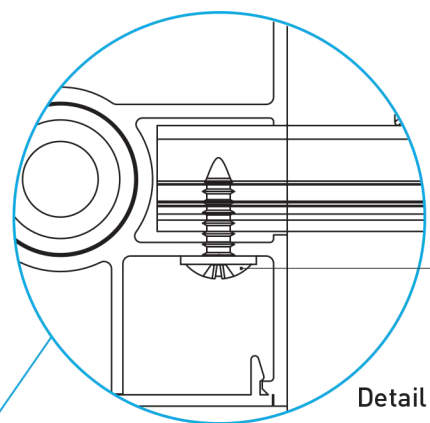

ALUMINIUM GARDEN FENCE

BF60V

TECHNICAL DETAILS

Fixing Detail of Horizontal Connector Profile to Post Profile (PR-9449 to PR-9458)

BAU-YSB4216
4.2x16
Self Tapping Screw