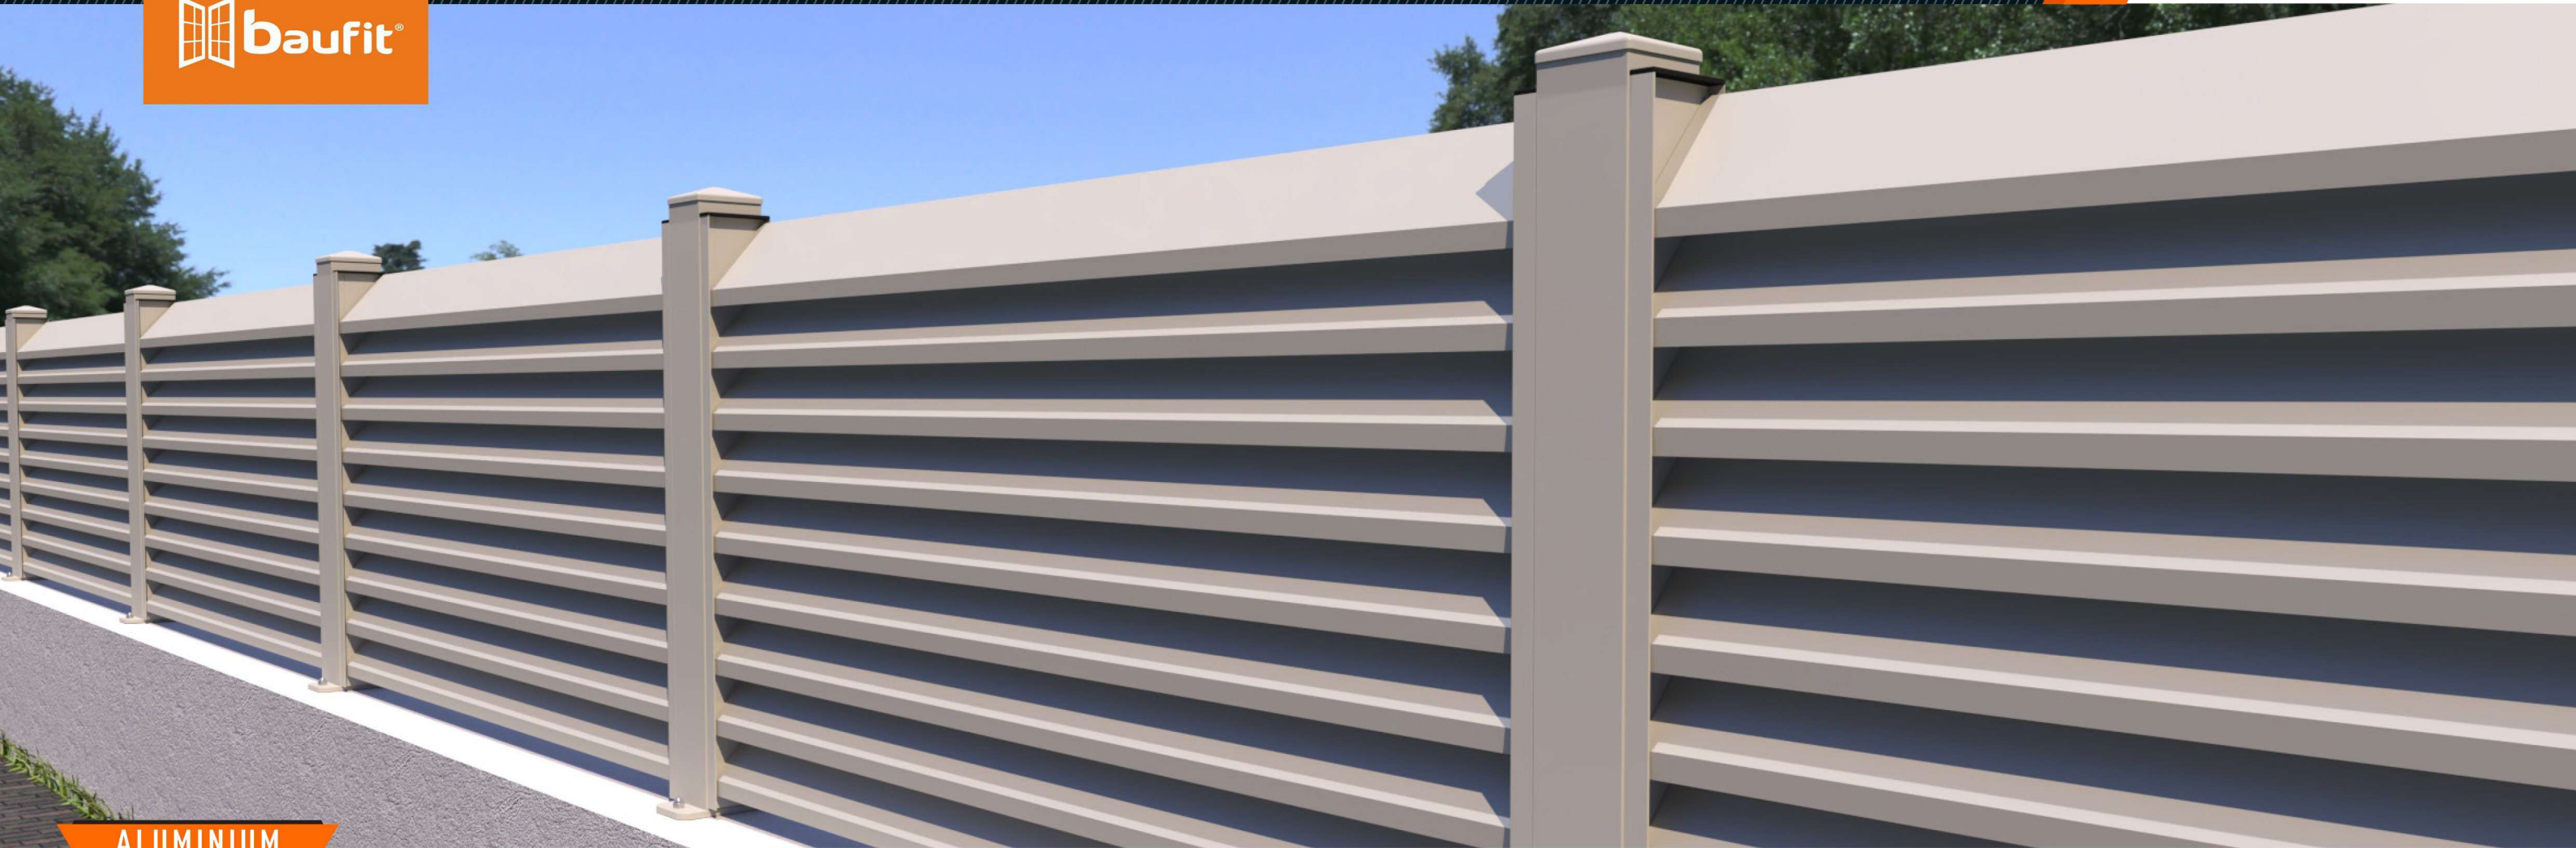

**ALUMINIUM
GARDEN FENCE**

BF100

Enjoy the utmost privacy in your garden thanks to the aluminium fences produced by Baufit. Aluminium privacy fences have become very popular, above all due to their high-quality design for single and multi-family dwellings and other buildings. Baufit aluminium fencing enhances landscaping and adds security to a garden, pool, or building, while not hiding views. This innovative system represents a durable and stable fence model which has 100x100mm post and louver shelves. The result is an exclusive garden fence for the modern garden. The system contains angled louver aluminium profiles which cancels the view from outside. Installation is simple and precise. After connecting the post profile to the base connector, just fix the base connector on the ground directly with using appropriate screws or anchors. The panel width can vary up to 200 cm and it is even possible to reach a height of 220 cm. Baufit BF100 is the perfect solution if you want more privacy.

- 100x100 mm Aluminium post
- Angled louver profiles.
- Screws are not visible.
- Simple, clean and stylish lines.
- Strong, light and rust free.
- Easy do-it-yourself assembly