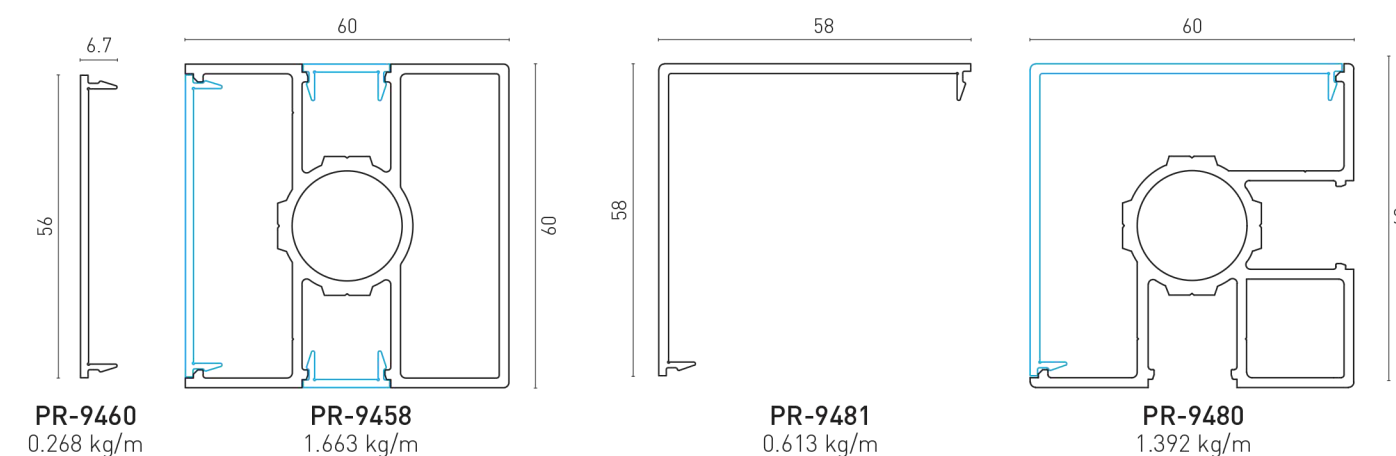

**BAU-YSB4213**  
4.2x13 Self Tapping Screw

**PR-9450**  
Cover for Horizontal Connector Profile

**Detail C**  
4.2x13  
Self Tapping  
Screw

- Fence with cambered type vertical profile and flat vertical profile.

- Clôture avec profil vertical de type cambré et profil vertical plat.

**PROFILES / PROFILES**

**ACCESSORIES / ACCESSOIRES**

**ALUMINIUM GARDEN FENCE**