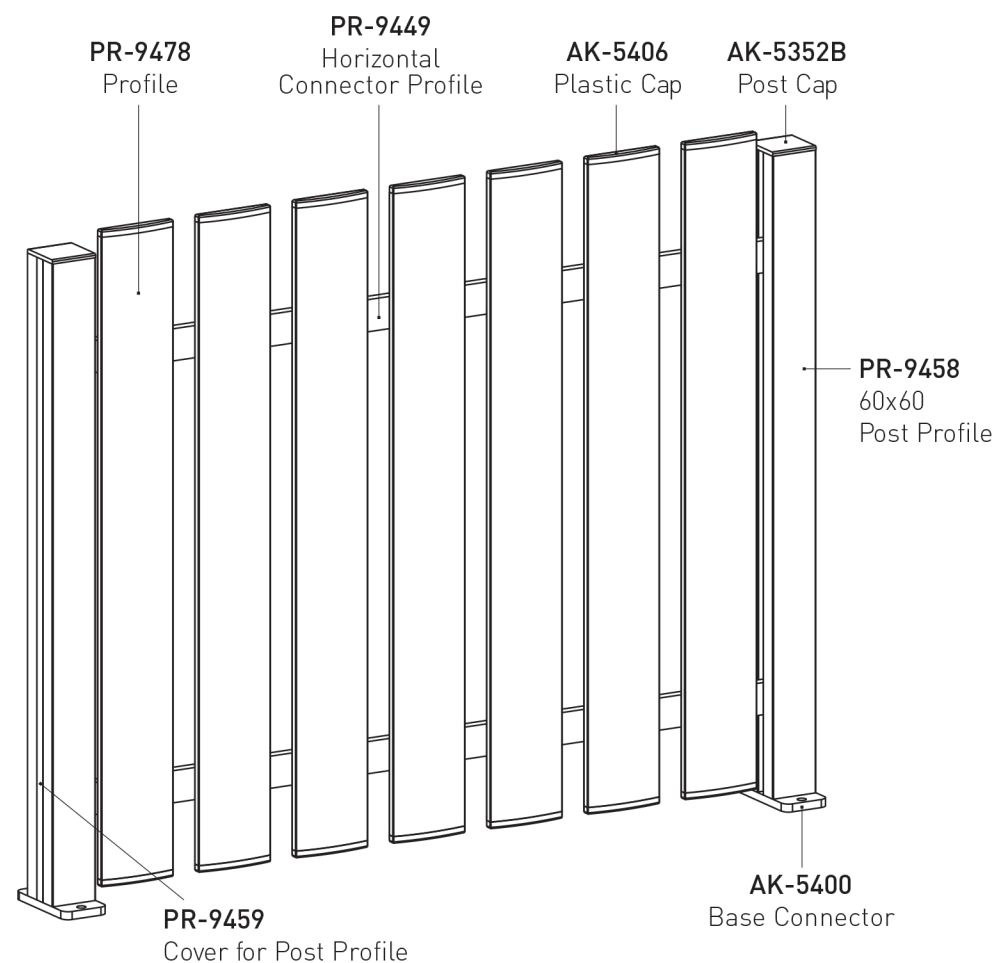

ALUMINIUM GARDEN FENCE

BF60V

TECHNICAL DETAILS

- Fence with cambered type vertical profile and flat vertical profile.

- Clôture avec profil vertical de type cambré et profil vertical plat.

PROFILES / PROFILES

ACCESSORIES / ACCESSOIRES