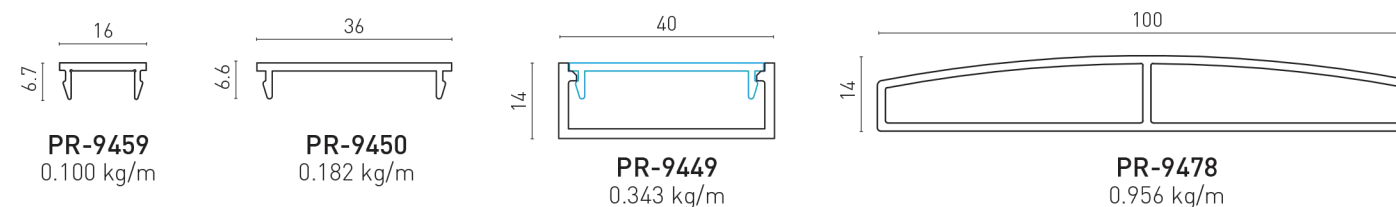

**BAU-YSB4213**  
4.2x13 Self Tapping Screw

**PR-9450**  
Cover for Horizontal Connector Profile

**Detail C**  
4.2x13  
Self Tapping  
Screw

- Fence with cambered type vertical profile and flat vertical profile.

- Clôture avec profil vertical de type cambré et profil vertical plat.

**PROFILES / PROFILES**

**ACCESSORIES / ACCESSOIRES**

**ALUMINIUM GARDEN FENCE**