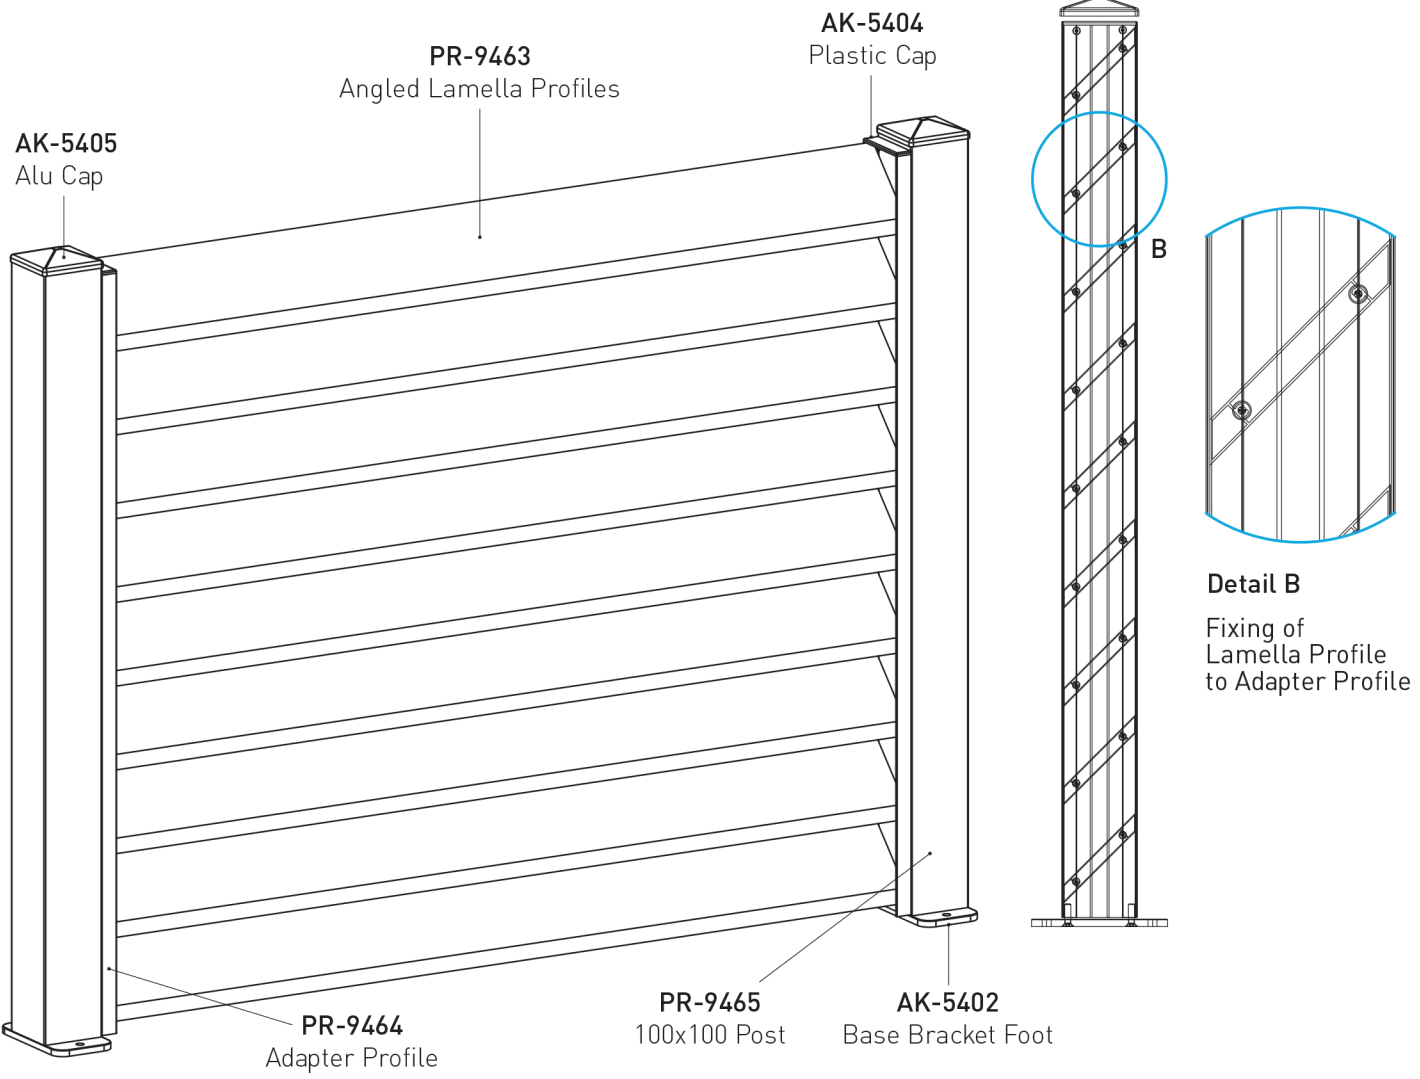

**PROFILES / PROFILES**

**ACCESSORIES / ACCESSOIRES**

**ALUMINIUM GARDEN FENCE**

**BF100**

TECHNICAL DETAILS

**BAU-YSB4216**  
4.2x23  
Self Tapping Screw

**Detail A**  
Fixing of Adapter Profile to Post Profile

• Fence with angled louver profiles.

• Clôture avec profils de persiennes inclinés.

**PROFILES / PROFILES**

**ACCESSORIES / ACCESSOIRES**

Baufit Height Adjustable Windscreen System

The standards stay the same,  
but innovation never ends...